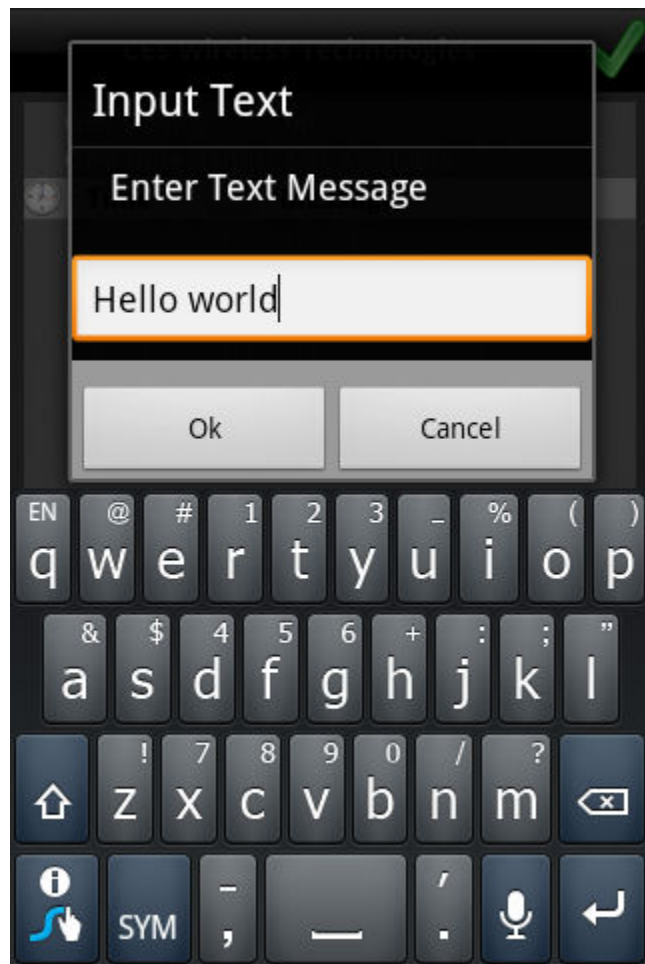

Update Status

Enter KeyData

Ok Cancel

Enter "data" to be associated with Status, e.g. In Service, Driver 345

Password Protect Application

Send Text Messages

Receive Text Messages and Job Tickets

Customize each Status key and associate a virtual odometer with the data

Intuitive and easy to use

The screenshot shows the POWER-trak 3 software interface. The main window displays a table of job entries with columns for Contact ID, Vehicle, Ticket No, Index, Created At, Job Status, Job Status At, First Name, Last Name, and Company. The table is filtered to show jobs with 'Completed' status. A sidebar on the left lists various vehicles and dispatchers, including 'demo2' through 'demo8', 'doug cell', 'Doug Laptop', 'eddie cell', 'ESCORT 11-514 BCO 6', 'FA888-12345', 'FA888-54321', 'garmin', 'mobi', and 'tb-mobi'. The 'Dispatchers' section shows 'Admin Admin'.