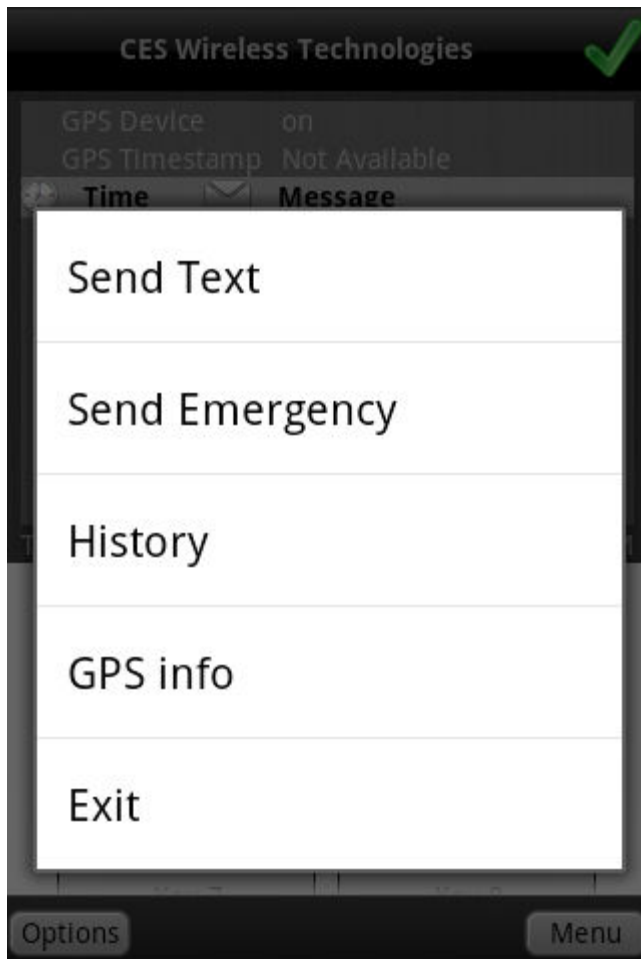

Update Status

Enter KeyData

Ok Cancel

Enter "data" to be associated with Status, e.g. In Service, Driver 345

Password Protect Application

Send Text Messages

Receive Text Messages and Job Tickets

Customize each Status key and associate a virtual odometer with the data

Intuitive and easy to use

The screenshot shows the POWER-trak 3 software interface. The main window displays a table of job entries with columns for Contact ID, Vehicle, Ticket No, Index, Created At, Job Status, Job Status At, First Name, Last Name, and Company. The table is filtered to show jobs with 'Completed' status. A sidebar on the left lists various vehicles and dispatchers, including 'demo2' through 'demo8', 'doug cell', 'Doug Laptop', 'eddie cell', 'ESCORT 11-514 BCO 6', 'FA888-12345', 'FA888-54321', 'garmin', 'mobi', and 'tb-mobi'. The 'Dispatchers' section shows 'Admin Admin'.